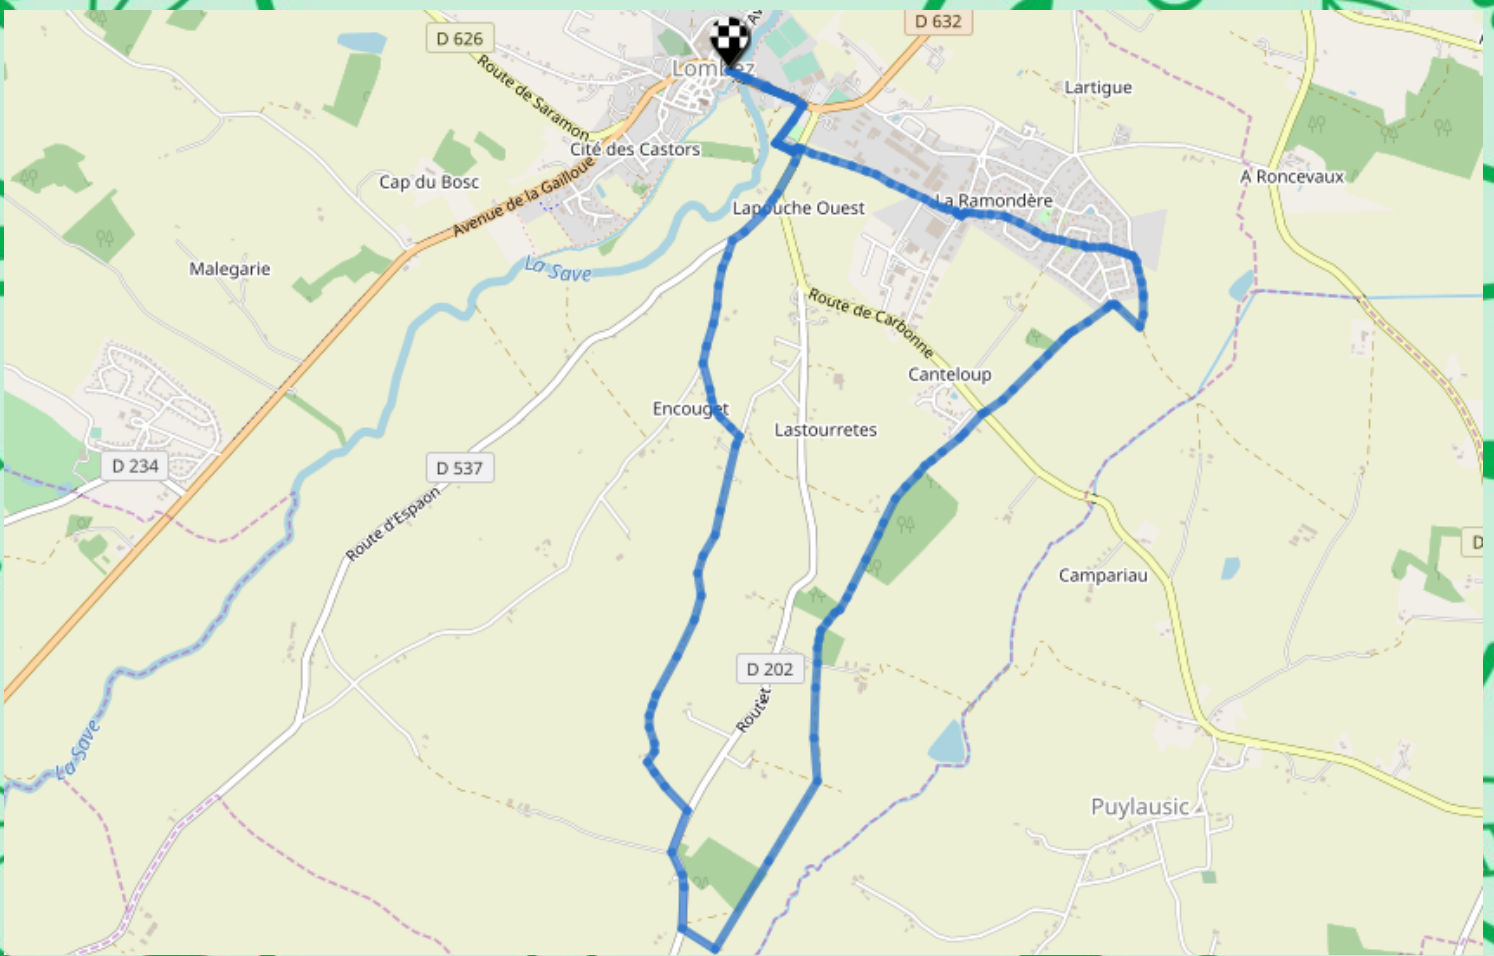

Chemin des Sénioriales

LOMBEZ

© les contributeurs OpenStreetMap, sous licence ODbL

Sainte Marie's Cathedral in Lombez

The town hall in Lombez

PR 1

2 h 30

10 km

Easy

Yes

Saint Majan's chapel in Lombez

Street Art in Lombez

Take your time to enjoy the Savès