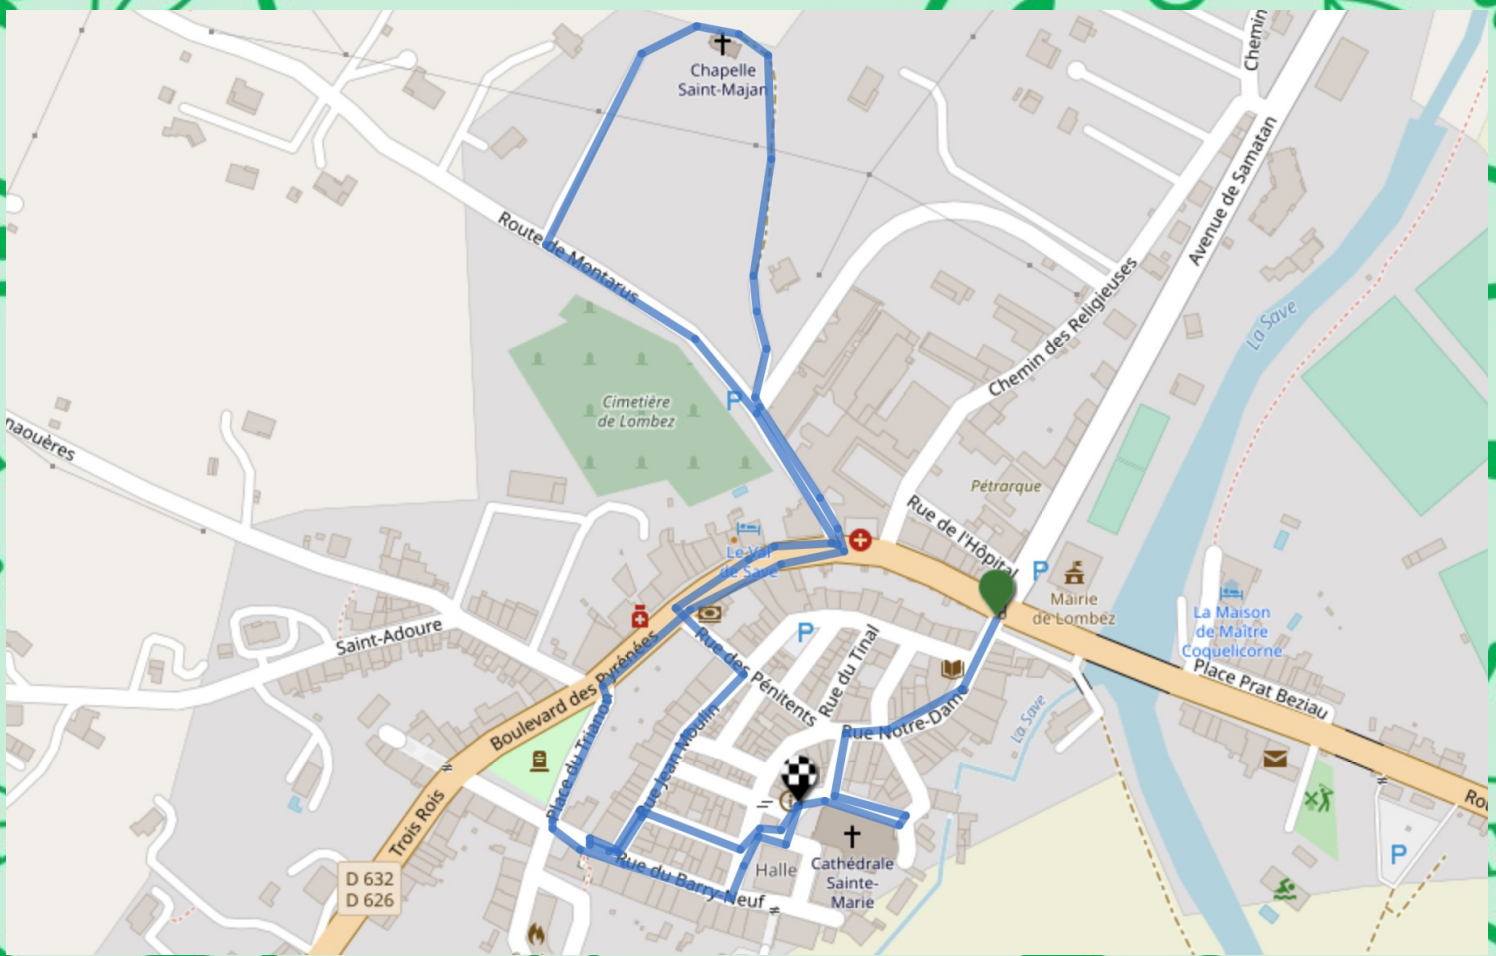

Randoland : Discover the town-centre

LOMBEZ

© les contributeurs OpenStreetMap, sous licence ODbL

Sainte Marie's Cathedral in Lombez

Street Art in Lombez

Saint Majan's Chapel in Lombez

Street Art in Lombez

1 h 30

2 km

Easy

Yes

Yes

Take your time to enjoy the Savès